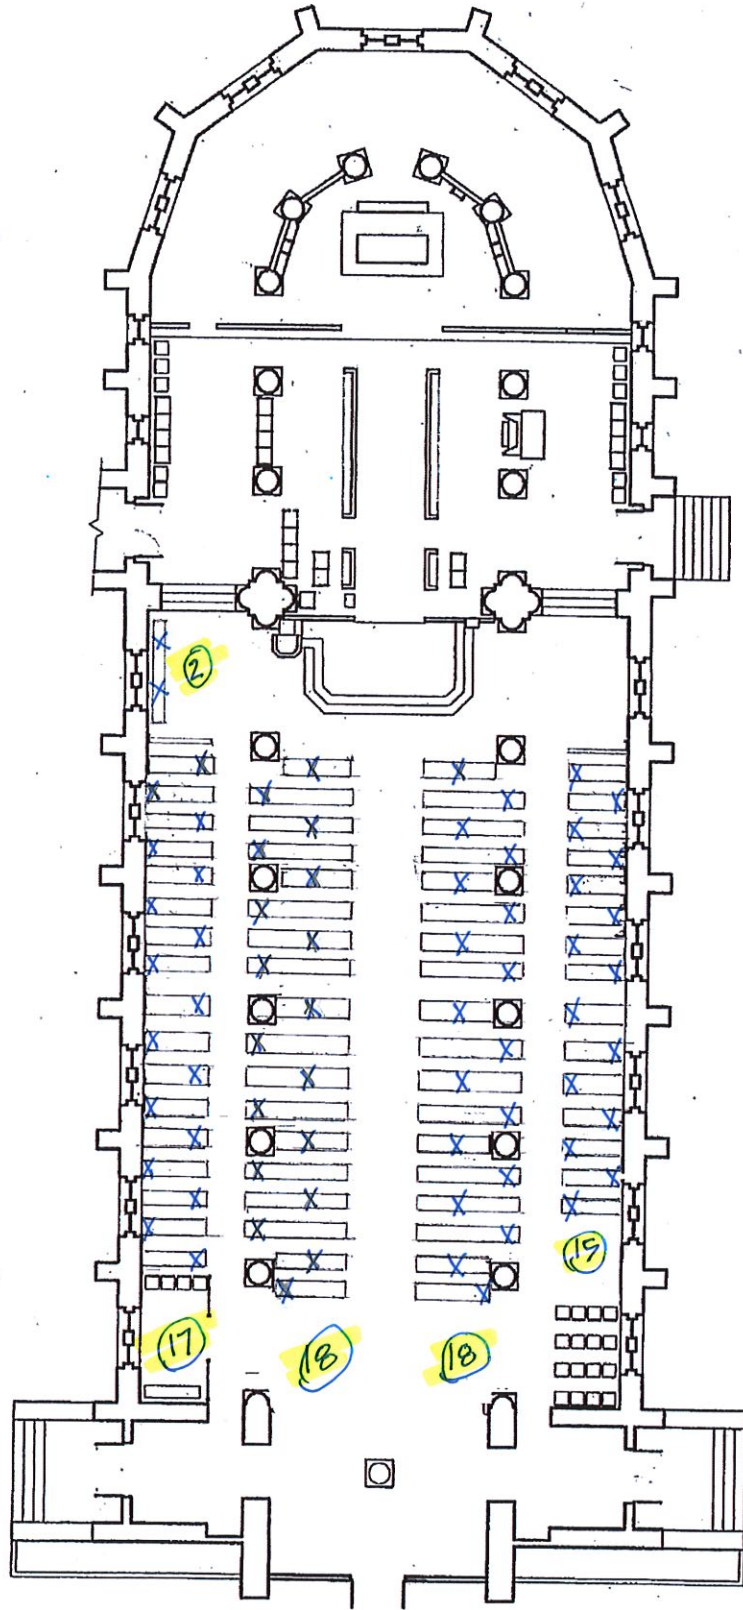

GORDON O. WALLACE, AIA
 ARCHITECT
 3118 BEAUMONT WOODS PL
 HONOLULU, HAWAII 96822
 808.753.3170 PHONE/FAX

The Cathedral of St. Andrew
 Honolulu
 Diagram Plan of Church
 R.G.D.R.
 PLAN
 DIAGRAM

2
17
18
18
15
68
2
70

10